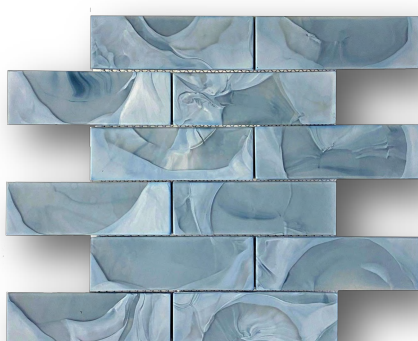

Tundra Glass

Bringing you enhanced color options with a more advanced manufacturing style than before, we are happy to introduce the Tundra Glass Series. Electric kilns assist with the overall quality of the product and help aid the environment. The colors display an enchanting swirl caused by mixing the color separately into already molten glass. This process of melting components to achieve this look, translates into a unique reaction where not one piece will look the same. A soft matte finish combined with these colors will add a truly lavish look to your space.

Arctic Wave

Tundra Glass

Sku: TM26SB
Color: Snowbird
Sample Card Sku: MSC516-099

Sku: TM26IC
Color: Ice Cap
Sample Card Sku: MSC516-098

Sku: TM26AW
Color: Arctic Wave
Sample Card Sku: MSC516-097

Sku: TM26AM
Color: Alpine Meadow
Sample Card Sku: MSC516-096