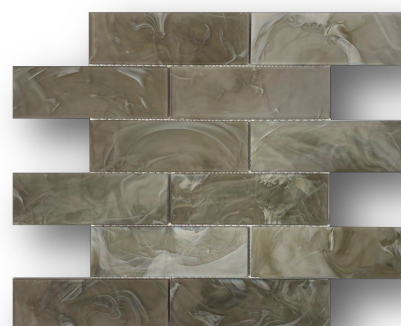

Tundra Glass

Bringing you enhanced color options with a more advanced manufacturing style than before, we are happy to introduce the Tundra Glass Series. Electric kilns assist with the overall quality of the product and help aid the environment. The colors display an enchanting swirl caused by mixing the color separately into already molten glass. This process of melting components to achieve this look, translates into a unique reaction where not one piece will look the same. A soft matte finish combined with these colors will add a truly lavish look to your space.

Arctic Wave

Tundra Glass

Sku: TM26SB
Color: Snowbird
Sample Card Sku: MSC516-099

Sku: TM26IC
Color: Ice Cap
Sample Card Sku: MSC516-098

Sku: TM26AW
Color: Arctic Wave
Sample Card Sku: MSC516-097

Sku: TM26AM
Color: Alpine Meadow
Sample Card Sku: MSC516-096