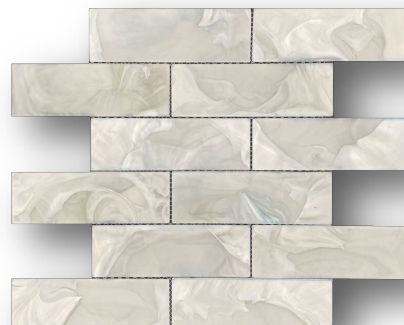

Tundra Glass

Bringing you enhanced color options with a more advanced manufacturing style than before, we are happy to introduce the Tundra Glass Series. Electric kilns assist with the overall quality of the product and help aid the environment. The colors display an enchanting swirl caused by mixing the color separately into already molten glass. This process of melting components to achieve this look, translates into a unique reaction where not one piece will look the same. A soft matte finish combined with these colors will add a truly lavish look to your space.

Arctic Wave

Tundra Glass

Sku: TM26SB
Color: Snowbird
Sample Card Sku: MSC516-099

Sku: TM26IC
Color: Ice Cap
Sample Card Sku: MSC516-098

Sku: TM26AW
Color: Arctic Wave
Sample Card Sku: MSC516-097

Sku: TM26AM
Color: Alpine Meadow
Sample Card Sku: MSC516-096