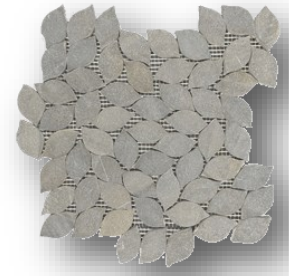

Topiary Series

Leaves

Transport your interior space into an outdoor oasis. Leaves are carefully carved stone mosaics that can be used on the wall & floor with interior and exterior applications. The random pattern sets itself apart by providing a true essence of nature.

Aspen

Chestnut

Mesquite

Woodland Blend

Aspen/Chestnut/Mesquite

Forest Blend

Aspen/ Light & Dark Mesquite

Woodland Blend

Aspen/Chestnut/Mesquite

Topiary Series

Leaves

| Product Picture | Color Name | Product Sku | SH Size | Merchandising Sku | Sold By | Pcs Per Carton | Sf Per Carton | Weight Per SH |
|-----------------|----------------|-------------|---------|-------------------|---------|----------------|---------------|---------------|
| | Aspen | Q613 | 12x12 | MSC5X8-096 | SH | 11 | 11 | 4.20 lb. |
| | Chestnut | Q614 | | MSC5X8-097 | | | | |
| | Mesquite | Q615 | | MSC5X8-098 | | | | |
| | Woodland Blend | Q616 | | MSC5X8-099 | | | | |
| | Forest Blend | Q617 | | MSC5X8-100 | | | | |