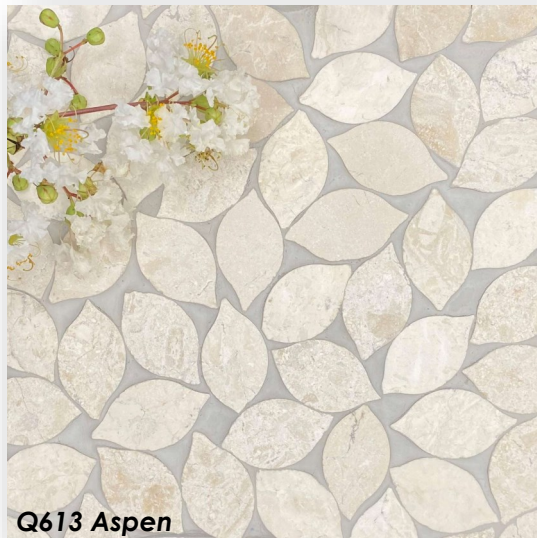

Topiary Series

Leaves

Transport your interior space into an outdoor oasis. Leaves are carefully carved stone mosaics that can be used on the wall & floor with interior and exterior applications. The random pattern sets itself apart by providing a true essence of nature.

Aspen

Chestnut

Mesquite

Woodland Blend

Aspen/Chestnut/Mesquite

Forest Blend

Aspen/ Light & Dark Mesquite

Woodland Blend

Aspen/Chestnut/Mesquite

Topiary Series

Leaves

| Product Picture | Color Name | Product Sku | SH Size | Merchandising Sku | Sold By | Pcs Per Carton | Sf Per Carton | Weight Per SH |
|-----------------|----------------|-------------|---------|-------------------|---------|----------------|---------------|---------------|
| | Aspen | Q613 | 12x12 | MSC5X8-096 | SH | 11 | 11 | 4.20 lb. |
| | Chestnut | Q614 | | MSC5X8-097 | | | | |
| | Mesquite | Q615 | | MSC5X8-098 | | | | |
| | Woodland Blend | Q616 | | MSC5X8-099 | | | | |
| | Forest Blend | Q617 | | MSC5X8-100 | | | | |