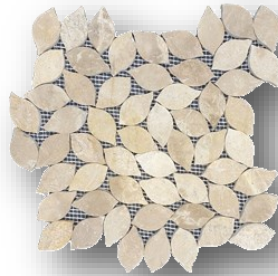

Topiary Series

Leaves

Transport your interior space into an outdoor oasis. Leaves are carefully carved stone mosaics that can be used on the wall & floor with interior and exterior applications. The random pattern sets itself apart by providing a true essence of nature.

Aspen

Chestnut

Mesquite

Woodland Blend

Aspen/Chestnut/Mesquite

Forest Blend

Aspen/ Light & Dark Mesquite

Woodland Blend

Aspen/Chestnut/Mesquite

Topiary Series

Leaves

| Product Picture | Color Name | Product Sku | SH Size | Merchandising Sku | Sold By | Pcs Per Carton | Sf Per Carton | Weight Per SH |
|-----------------|----------------|-------------|---------|-------------------|---------|----------------|---------------|---------------|
| | Aspen | Q613 | 12x12 | MSC5X8-096 | SH | 11 | 11 | 4.20 lb. |
| | Chestnut | Q614 | | MSC5X8-097 | | | | |
| | Mesquite | Q615 | | MSC5X8-098 | | | | |
| | Woodland Blend | Q616 | | MSC5X8-099 | | | | |
| | Forest Blend | Q617 | | MSC5X8-100 | | | | |