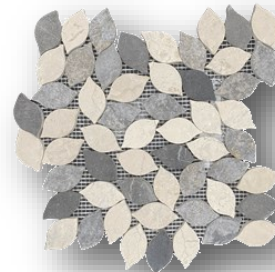

Topiary Series

Leaves

Transport your interior space into an outdoor oasis. Leaves are carefully carved stone mosaics that can be used on the wall & floor with interior and exterior applications. The random pattern sets itself apart by providing a true essence of nature.

Aspen

Chestnut

Mesquite

Woodland Blend

Aspen/Chestnut/Mesquite

Forest Blend

Aspen/ Light & Dark Mesquite

Woodland Blend

Aspen/Chestnut/Mesquite

Topiary Series

Leaves

| Product Picture | Color Name | Product Sku | SH Size | Merchandising Sku | Sold By | Pcs Per Carton | Sf Per Carton | Weight Per SH |
|-----------------|----------------|-------------|---------|-------------------|---------|----------------|---------------|---------------|
| | Aspen | Q613 | 12x12 | MSC5X8-096 | SH | 11 | 11 | 4.20 lb. |
| | Chestnut | Q614 | | MSC5X8-097 | | | | |
| | Mesquite | Q615 | | MSC5X8-098 | | | | |
| | Woodland Blend | Q616 | | MSC5X8-099 | | | | |
| | Forest Blend | Q617 | | MSC5X8-100 | | | | |