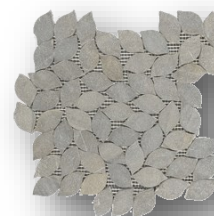

Topiary Series

Leaves

Transport your interior space into an outdoor oasis. Leaves are carefully carved stone mosaics that can be used on the wall & floor with interior and exterior applications. The random pattern sets itself apart by providing a true essence of nature.

Aspen
Floor/Wall

Topiary Series

Leaves

Sku: Q613
Color: Aspen
Sample Card Sku: MSC5X8096

Sku: Q614
Color: Chestnut
Sample Card Sku: MSC5X8097

Sku: Q616
Color: Woodland Blend
(Aspen/Chestnut/Mesquite)
Sample Card Sku: MSC5X8099

Sku: Q617
Color: Forest Blend
(Aspen/Light & Dark Mesquite)
Sample Card Sku: MSC5X810

Sku: Q615
Color: Mesquite
Sample Card Sku: MSC5X8098

USAGE:

Material	Interior Residential Wall	Interior Residential Floor	Backsplash	Shower Wall	Shower Floor	Fireplace Surround	Exterior Wall	Exterior Floor	Pool/Waterline	Sealing Required	Color Variation
Marble	YES	YES	YES	YES	YES	YES	YES	YES	NO	YES	V3