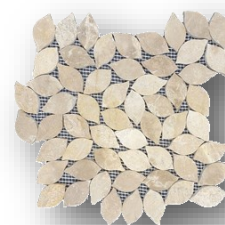

Topiary Series

Leaves

Transport your interior space into an outdoor oasis. Leaves are carefully carved stone mosaics that can be used on the wall & floor with interior and exterior applications. The random pattern sets itself apart by providing a true essence of nature.

Aspen
Floor/Wall

Topiary Series

Leaves

Sku: Q613
Color: Aspen
Sample Card Sku: MSC5X8096

Sku: Q614
Color: Chestnut
Sample Card Sku: MSC5X8097

Sku: Q616
Color: Woodland Blend
(Aspen/Chestnut/Mesquite)
Sample Card Sku: MSC5X8099

Sku: Q617
Color: Forest Blend
(Aspen/Light & Dark Mesquite)
Sample Card Sku: MSC5X810

Sku: Q615
Color: Mesquite
Sample Card Sku: MSC5X8098

USAGE:

Material	Interior Residential Wall	Interior Residential Floor	Backsplash	Shower Wall	Shower Floor	Fireplace Surround	Exterior Wall	Exterior Floor	Pool/Waterline	Sealing Required	Color Variation
Marble	YES	YES	YES	YES	YES	YES	YES	YES	NO	YES	V3