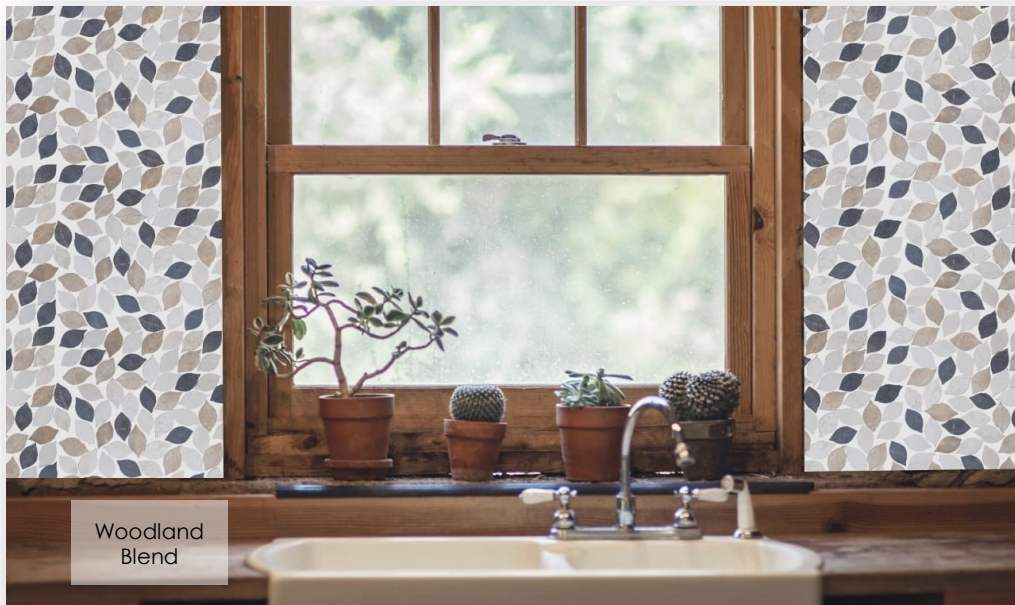

Topiary Series

Leaves