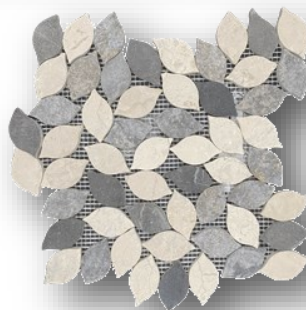

Topiary Series

Leaves

Transport your interior space into an outdoor oasis. Leaves are carefully carved stone mosaics that can be used on the wall & floor with interior and exterior applications. The random pattern sets itself apart by providing a true essence of nature.

Aspen
Floor/Wall

Topiary Series

Leaves

Sku: Q613
Color: Aspen
Sample Card Sku: MSC5X8096

Sku: Q614
Color: Chestnut
Sample Card Sku: MSC5X8097

Sku: Q616
Color: Woodland Blend
(Aspen/Chestnut/Mesquite)
Sample Card Sku: MSC5X8099

Sku: Q617
Color: Forest Blend
(Aspen/Light & Dark Mesquite)
Sample Card Sku: MSC5X810

Sku: Q615
Color: Mesquite
Sample Card Sku: MSC5X8098

USAGE:

Material	Interior Residential Wall	Interior Residential Floor	Backsplash	Shower Wall	Shower Floor	Fireplace Surround	Exterior Wall	Exterior Floor	Pool/Waterline	Sealing Required	Color Variation
Marble	YES	YES	YES	YES	YES	YES	YES	YES	NO	YES	V3