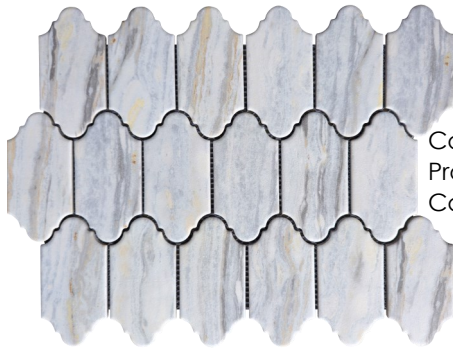

Provence

Mini Provenzal

maniscalco

Inspired by iconic French architectural styles, the Provence Series introduces an elegant petite provenzal pattern. The unique 2" x 4" mosaic piece distinguishes itself from larger tile formats. Featuring four highly praised marble looks, these colors effortlessly blend and coordinate with a diverse range of our wall tiles. Crafted from porcelain with an anti-slip finish, this collection offers the flexibility to serve as a sophisticated wall accent or a stylish flooring option.

Color: Vallee Azur
Product Sku: P24VAZ
Card Sku: MSC5X8-141

Color: Ambre
Product Sku: P24AMB
Card Sku: MSC5X8-140

Color: Carrara
Product Sku: P24CAR
Card Sku: MSC5X8-138

Color: Calacatta
Product Sku: P24CAL
Card Sku: MSC5X8-139