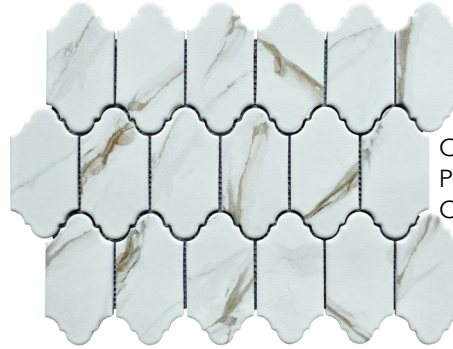

Provence

Mini Provenzal

maniscalco

Inspired by iconic French architectural styles, the Provence Series introduces an elegant petite provenzal pattern. The unique 2" x 4" mosaic piece distinguishes itself from larger tile formats. Featuring four highly praised marble looks, these colors effortlessly blend and coordinate with a diverse range of our wall tiles. Crafted from porcelain with an anti-slip finish, this collection offers the flexibility to serve as a sophisticated wall accent or a stylish flooring option.

Color: Vallee Azur
Product Sku: P24VAZ
Card Sku: MSC5X8-141

Color: Ambre
Product Sku: P24AMB
Card Sku: MSC5X8-140

Color: Carrara
Product Sku: P24CAR
Card Sku: MSC5X8-138

Color: Calacatta
Product Sku: P24CAL
Card Sku: MSC5X8-139