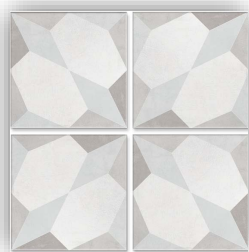

Pathways

Create your path of distinction. This beautiful new series offers four unique patterns designed to coordinate with each other. A soft neutral palette allows an artistic flow throughout your space. With patterns ranging from geometric to medallion styles, each one has 8 different graphics and are finished with a matte texture. This sophisticated take on a bold style will offer a distinct focal point to any room.

Left Wall: Easy Street
Right Wall & Floor: Arcade

Four pcs of each design shown below:

Color: El Camino
Product Sku: PWEC8X8
Card Sku: MSC818-052

Color: Arcade
Product Sku: PWAR8X8
Card Sku: MSC818-051

Color: Promenade
Product Sku: PWPR8X8
Card Sku: MSC818-054