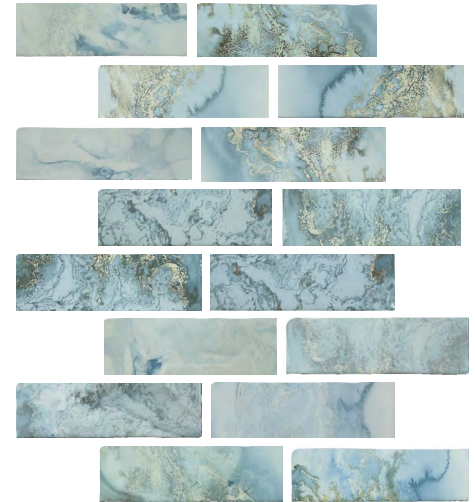

Parchment

Shark Skin

Shark Skin

Product Sku: SMHSS2X8
Size: 2-1/2" x 8" / Finish: Glossy
Card Sku: MSC818-003

Product Sku: SMHMOP312
Size: 3" x 12" / Finish: Glossy

Product Sku: SMHMOP515
Size: 5" x 15-1/2" / Finish: Glossy

Bullnose
Product Sku: SMHMOP112
Size: 1" x 12" / Finish: Glossy

Bullnose
Product Sku: SMHSS112
Size: 1" x 12" / Finish: Glossy

Product Sku: SMHSS312
Size: 3" x 12" / Finish: Glossy

Mother of Pearl

Product Sku: SMHMOP2X8
Size: 2-1/2" x 8" / Finish: Glossy
Card Sku: MSC818-004

Mother of Pearl

Habitat Series

Tidal

Imitating the oceans movement with painted expressions, blending art with the essence of nature for an endless reminder of the tide. These tiles are created with ink jet printing technology, giving each tile its own unique look. With at least 16 different printed tile faces, the blend of colors and movement can create the look and feel of nature's calming presence.