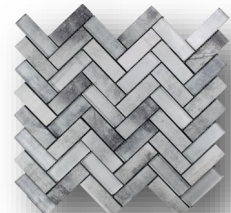

# Gosford Glass & Stone

Blending glass and stone together forms a captivating artistic creation. By skillfully combining textures and reflections in these 10 different mosaics, the blends introduce a remarkable sense of dimension to any room, instantly making it the focal point of attention. Gosford Glass & Stone presents a diverse collection of patterns for you to select from, each bearing its own special and distinctive touch.

## Herringbone

Color: Whirl Blend  
Product Sku: MNHBMWHI  
Card Sku: MSC5X8-117

Color: Fusion Blend  
Product Sku: MNHBFUS  
Card Sku: MSC5X8-118

The allure of the Gosford Glass Series showcases Herringbone and Interlock patterns brought to life through the art of ink jet printing. This cutting-edge digital printing technology seamlessly infuses the Whirl & Fusion blends with their mesmerizing hues. Delicately applied to both the glass's back and the surface of the lava stone, the colors, in combination with a diverse selection of materials and finishes, create a truly unique appearance.