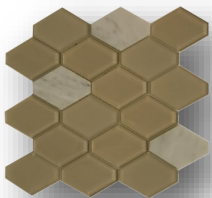

## Herringbone

Color: Whirl Blend  
Product Sku: MNHBMWHI  
Card Sku: MSC5X8-117

Color: Fusion Blend  
Product Sku: MNHBFUS  
Card Sku: MSC5X8-118

The allure of the Gosford Glass Series showcases Herringbone and Interlock patterns brought to life through the art of ink jet printing. This cutting-edge digital printing technology seamlessly infuses the Whirl & Fusion blends with their mesmerizing hues. Delicately applied to both the glass's back and the surface of the lava stone, the colors, in combination with a diverse selection of materials and finishes, create a truly unique appearance.

## Frames

Terrigal Blend  
Frames

Color: Terrigal Blend  
Product Sku: MNFTERR  
Card Sku: MSC516-092

Color: Wamberal Blend  
Product Sku: MNFWAMB  
Card Sku: MSC516-093

Color: Avoca Blend  
Product Sku: MNFAVOC  
Card Sku: MSC516-091

## Hexy

Color: Sand Blend  
Product Sku: MNH4853  
Card Sku: MSC516-040

Color: Cliff Blend  
Product Sku: MNH4860  
Card Sku: MSC516-039

Color: Cloud Blend  
Product Sku: MNH4901  
Card Sku: MSC516-038

Cloud Blend  
Hexy