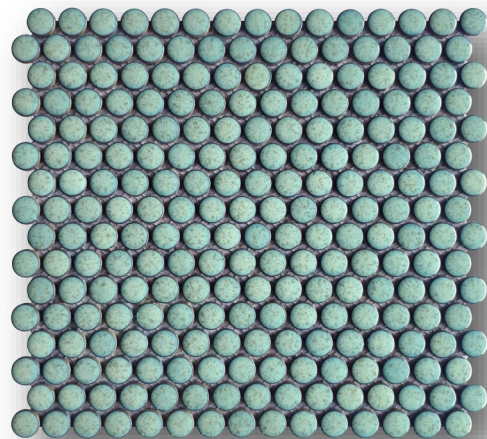

Chameleon Series

The Chameleon series has been custom designed to coordinate with a wide assortment of existing Maniscalco colorways. Modeled after Japanese Raku pottery, each color is made of a single fired reactive glaze. The colors are compared to a Chameleon, with a non predictable uniqueness. Available in both penny rounds and hexagons with four colors each. Each glaze, with a distinct aesthetic pull a variety of colors forward. From tropical blues and greens to rustic golds and soft neutrals, each color allows an abundance of options to discover.

New Color for 2024!

Mint Rose

Hexagon
Color: Mint Rose
Product Sku: CHH11MR
Card Sku: MSC5X8-136

Penny Round
Color: Mint Rose
Product Sku: CHP34MR
Card Sku: MSC5X8-137

Chameleon Series

Penny Round
Color: Opal
Product Sku: CHP34OP
Card Sku: MSC5X8-133

Hexagon
Color: Opal
Product Sku: CHH11OP
Card Sku: MSC5X8-129

Product Shown:
Opal Penny Round
Sku: CHP34OP

Product Shown:
Rustic Sunset Hexagon
Sku: CHH11RS

Penny Round
Color: Rustic Sunset
Product Sku: CHP34RS
Card Sku: MSC5X8-134

*Applies to color Opal & Mint Rose due to the glossy finish

Packaging:

Style	SH Size	Piece Size	Sold By	Weight Per SH	SH Per Ctn	Weight Per Ctn	Ctn Per Pallet
Hexagon	10-1/4" x 11-3/4"	1" x 1"	SH	1.70 lb.	20	34 lb.	54
Penny Round	12-1/2" x 11-1/2"	3/4"	SH	1.75 lb.	20	35 lb.	54