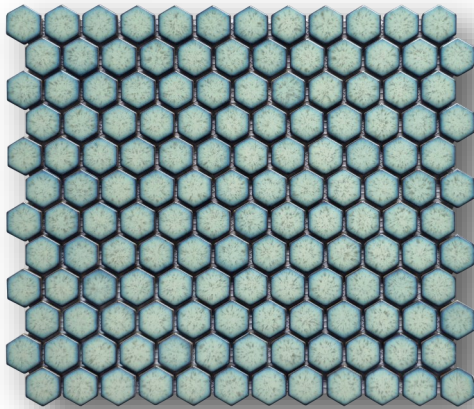

Chameleon Series

The Chameleon series has been custom designed to coordinate with a wide assortment of existing Maniscalco colorways. Modeled after Japanese Raku pottery, each color is made of a single fired reactive glaze. The colors are compared to a Chameleon, with a non predictable uniqueness. Available in both penny rounds and hexagons with four colors each. Each glaze, with a distinct aesthetic pull a variety of colors forward. From tropical blues and greens to rustic golds and soft neutrals, each color allows an abundance of options to discover.

New Color for 2024!

Mint Rose

Hexagon
Color: Mint Rose
Product Sku: CHH11MR
Card Sku: MSC5X8-136

Penny Round
Color: Mint Rose
Product Sku: CHP34MR
Card Sku: MSC5X8-137

Chameleon Series

Penny Round
Color: Opal
Product Sku: CHP34OP
Card Sku: MSC5X8-133

Hexagon
Color: Opal
Product Sku: CHH11OP
Card Sku: MSC5X8-129

Product Shown:
Opal Penny Round
Sku: CHP34OP

Product Shown:
Rustic Sunset Hexagon
Sku: CHH11RS

Penny Round
Color: Rustic Sunset
Product Sku: CHP34RS
Card Sku: MSC5X8-134

*Applies to color Opal & Mint Rose due to the glossy finish

Packaging:

Style	SH Size	Piece Size	Sold By	Weight Per SH	SH Per Ctn	Weight Per Ctn	Ctn Per Pallet
Hexagon	10-1/4" x 11-3/4"	1" x 1"	SH	1.70 lb.	20	34 lb.	54
Penny Round	12-1/2" x 11-1/2"	3/4"	SH	1.75 lb.	20	35 lb.	54