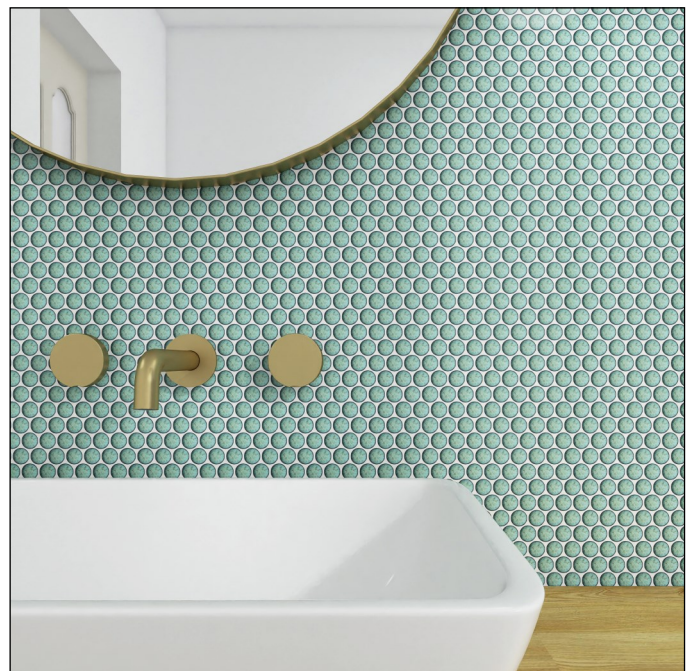

Chameleon Series

The Chameleon series has been custom designed to coordinate with a wide assortment of existing Maniscalco colorways. Modeled after Japanese Raku pottery, each color is made of a single fired reactive glaze. The colors are compared to a Chameleon, with a non predictable uniqueness. Available in both penny rounds and hexagons with four colors each. Each glaze, with a distinct aesthetic pull a variety of colors forward. From tropical blues and greens to rustic golds and soft neutrals, each color allows an abundance of options to discover.

New Color for 2024!

Mint Rose

Hexagon
Color: Mint Rose
Product Sku: CHH11MR
Card Sku: MSC5X8-136

Penny Round
Color: Mint Rose
Product Sku: CHP34MR
Card Sku: MSC5X8-137

Chameleon Series

Penny Round
Color: Opal
Product Sku: CHP34OP
Card Sku: MSC5X8-133

Hexagon
Color: Opal
Product Sku: CHH11OP
Card Sku: MSC5X8-129

Product Shown:
Opal Penny Round
Sku: CHP34OP

Product Shown:
Rustic Sunset Hexagon
Sku: CHH11RS

Penny Round
Color: Rustic Sunset
Product Sku: CHP34RS
Card Sku: MSC5X8-134