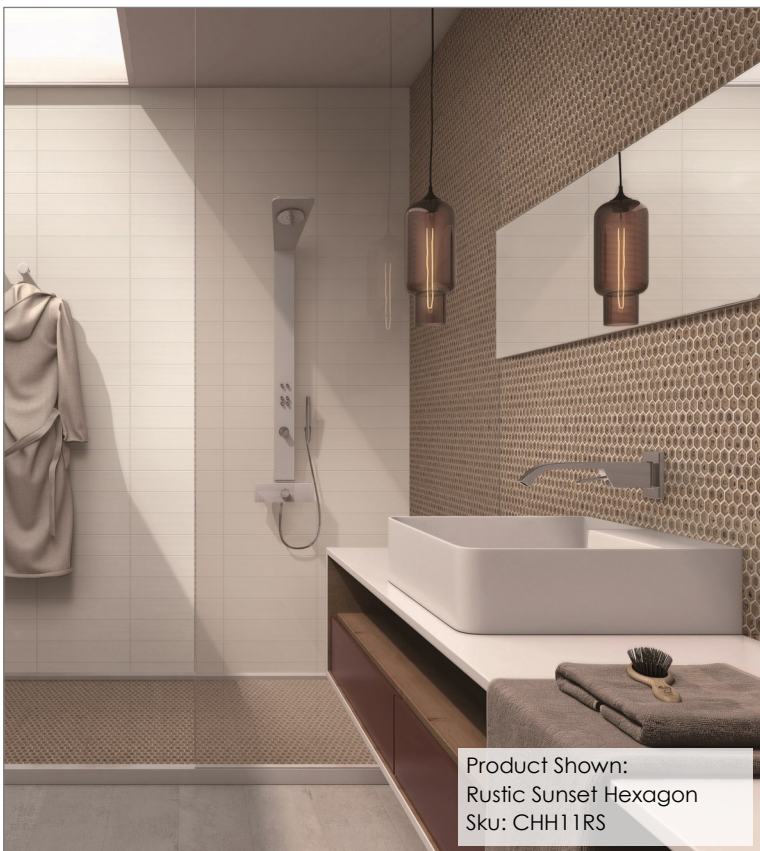

Chameleon Series

The Chameleon series has been custom designed to coordinate with a wide assortment of existing Maniscalco colorways. Modeled after Japanese Raku pottery, each color is made of a single fired reactive glaze. The colors are compared to a Chameleon, with a non predictable uniqueness. Available in both penny rounds and hexagons with four colors each. Each glaze, with a distinct aesthetic pull a variety of colors forward. From tropical blues and greens to rustic golds and soft neutrals, each color allows an abundance of options to discover.

New Color for 2024!

Mint Rose

Hexagon
Color: Mint Rose
Product Sku: CHH11MR
Card Sku: MSC5X8-136

Penny Round
Color: Mint Rose
Product Sku: CHP34MR
Card Sku: MSC5X8-137

Chameleon Series

Penny Round
Color: Opal
Product Sku: CHP34OP
Card Sku: MSC5X8-133

Hexagon
Color: Opal
Product Sku: CHH11OP
Card Sku: MSC5X8-129

Product Shown:
Opal Penny Round
Sku: CHP34OP

Product Shown:
Rustic Sunset Hexagon
Sku: CHH11RS

Penny Round
Color: Rustic Sunset
Product Sku: CHP34RS
Card Sku: MSC5X8-134