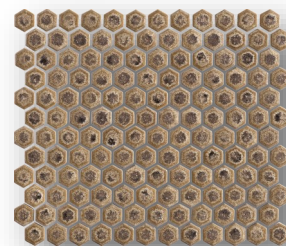

Chameleon Series

The Chameleon series has been custom designed to coordinate with a wide assortment of existing Maniscalco colorways. Modeled after Japanese Raku pottery, each color is made of a single fired reactive glaze. The colors are compared to a Chameleon, with a non predictable uniqueness. Available in both penny rounds and hexagons with four colors each. Each glaze, with a distinct aesthetic pull a variety of colors forward. From tropical blues and greens to rustic golds and soft neutrals, each color allows an abundance of options to discover.

New Color for 2024!

Mint Rose

Hexagon
Color: Mint Rose
Product Sku: CHH11MR
Card Sku: MSC5X8-136

Penny Round
Color: Mint Rose
Product Sku: CHP34MR
Card Sku: MSC5X8-137

Chameleon Series

Penny Round
Color: Opal
Product Sku: CHP34OP
Card Sku: MSC5X8-133

Hexagon
Color: Opal
Product Sku: CHH11OP
Card Sku: MSC5X8-129

Product Shown:
Opal Penny Round
Sku: CHP34OP

Product Shown:
Rustic Sunset Hexagon
Sku: CHH11RS

Penny Round
Color: Rustic Sunset
Product Sku: CHP34RS
Card Sku: MSC5X8-134

Penny Round
Color: Sage Green
Product Sku: CHP34SG
Card Sku: MSC5X8-135

Hexagon
Color: Rustic Sunset
Product Sku: CHH11RS
Card Sku: MSC5X8-130

Hexagon
Color: Sage Green
Product Sku: CHH11SG
Card Sku: MSC5X8-131