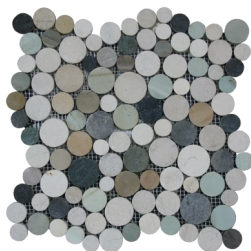

Color: Botany Bay Blend
(Olive/Cream/Black)
Product Sku: Q208
Card Sku: MSC5X8-029

Color: Stained Black
Product Sku: Q204
Card Sku: MSC5X8-026

Color: Botany Bay Blend
(Olive/Cream/Black)
Product Sku: Q408
Card Sku: MSC516-014

Color: Stained Black
Product Sku: Q404
Card Sku: MSC516-011

Color: Shadow Blend
(Shadow/Cream/Black)
Product Sku: Q211
Card Sku: MSC5X8-032

Color: Shadow
Product Sku: Q210
Card Sku: MSC5X8-031

Color: Jervis Bay Blend
(Shadow/Cream/Khaki)
Product Sku: Q212
Card Sku: MSC5X8-095

Botany Bay Pebbles

Coins

Color: Olive
Product Sku: Q503
Card Sku: MSC5X8-033

Color: Botany Bay Blend
(Olive/Cream/Black)
Product Sku: Q508
Card Sku: MSC5X8-034

Color: Khaki
Product Sku: Q509
Card Sku: MSC5X8-035

**We recommend using a water based sealer for the color "Stained Black" (Q204 & Q404).
Using an enhancing sealer will dramatically darken the color of the stones.**

Packaging:

Style	SH/PC Size	Sold By	Weight Per SH/PC	SH/PC Per Ctn	Weight Per Ctn	Ctn Per Pallet
Sliced	12 x12	SH	3.55 lb.	11	39.05 lb.	54
Borders	4 x 12	PC	1.10 lb.	33	36.3 lb.	54
Coins	12 x12	SH	3.55 lb.	11	39.05 lb.	54
Opus	12 x12	SH	4.00 lb.	11	44.00 lb.	54
Natural	12 x12	SH	4.10 lb.	11	45.10 lb.	45
Stacked	12 x12	SH	5.20 lb.	11	57.20 lb.	36