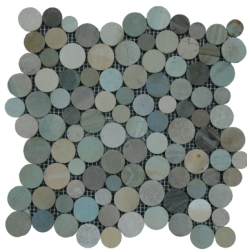

Color: Botany Bay Blend
(Olive/Cream/Black)
Product Sku: Q208
Card Sku: MSC5X8-029

Color: Stained Black
Product Sku: Q204
Card Sku: MSC5X8-026

Color: Botany Bay Blend
(Olive/Cream/Black)
Product Sku: Q408
Card Sku: MSC516-014

Color: Stained Black
Product Sku: Q404
Card Sku: MSC516-011

Color: Shadow Blend
(Shadow/Cream/Black)
Product Sku: Q211
Card Sku: MSC5X8-032

Color: Shadow
Product Sku: Q210
Card Sku: MSC5X8-031

Color: Jervis Bay Blend
(Shadow/Cream/Khaki)
Product Sku: Q212
Card Sku: MSC5X8-095

Botany Bay Pebbles

Coins

Color: Olive
Product Sku: Q503
Card Sku: MSC5X8-033

Color: Botany Bay Blend
(Olive/Cream/Black)
Product Sku: Q508
Card Sku: MSC5X8-034

Color: Khaki
Product Sku: Q509
Card Sku: MSC5X8-035

**We recommend using a water based sealer for the color "Stained Black" (Q204 & Q404).
Using an enhancing sealer will dramatically darken the color of the stones.**

Packaging:

Style	SH/PC Size	Sold By	Weight Per SH/PC	SH/PC Per Ctn	Weight Per Ctn	Ctn Per Pallet
Sliced	12 x12	SH	3.55 lb.	11	39.05 lb.	54
Borders	4 x 12	PC	1.10 lb.	33	36.3 lb.	54
Coins	12 x12	SH	3.55 lb.	11	39.05 lb.	54
Opus	12 x12	SH	4.00 lb.	11	44.00 lb.	54
Natural	12 x12	SH	4.10 lb.	11	45.10 lb.	45
Stacked	12 x12	SH	5.20 lb.	11	57.20 lb.	36