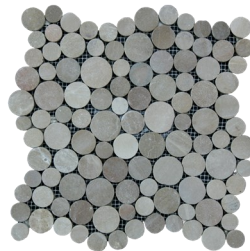

Botany Bay Pebbles

Coins

Color: Olive
Product Sku: Q503
Card Sku: MSC5X8-033

Color: Botany Bay Blend
(Olive/Cream/Black)
Product Sku: Q508
Card Sku: MSC5X8-034

Color: Khaki
Product Sku: Q509
Card Sku: MSC5X8-035