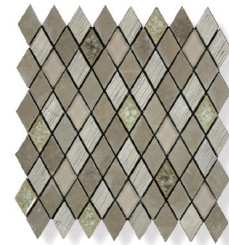

# Bennelong Point

Explore the elegance of Bennelong Point Series with our delicately blended stone and glass options. This series presents three distinct and fashionable patterns with cubes, diamonds and dots. Experience the epitome of style and sophistication with our exclusive collection, boasting an exquisite array of neutral colors and captivating textures, including wood grains and mixtures of polished and frosted glass. Transform your space with a captivating blend of neutral colors and contemporary shapes, resulting in a truly unique and distinctive aesthetic.

## Cubes

Color: Carrara Blend  
Product Sku: OLBPC04  
Card Sku: MSC516-053

Color: Fousanna Grey Blend  
Product Sku: OLBPC06  
Card Sku: MSC516-055

Color: Thala Grey Blend  
Product Sku: OLBPC05  
Card Sku: MSC516-054

# Bennelong Point

Thala Grey Blend  
Diamonds

## Diamonds

Color: Carrara Blend  
Product Sku: OLBPD04  
Card Sku: MSC516-050

Color: Thala Grey Blend  
Product Sku: OLBPD05  
Card Sku: MSC516-051

Color: Fousanna Grey Blend  
Product Sku: OLBPD06  
Card Sku: MSC516-052