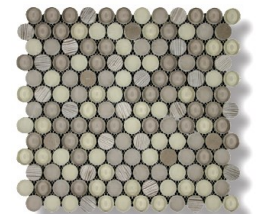

# Bennelong Point

Explore the elegance of Bennelong Point Series with our delicately blended stone and glass options. This series presents three distinct and fashionable patterns with cubes, diamonds and dots. Experience the epitome of style and sophistication with our exclusive collection, boasting an exquisite array of neutral colors and captivating textures, including wood grains and mixtures of polished and frosted glass. Transform your space with a captivating blend of neutral colors and contemporary shapes, resulting in a truly unique and distinctive aesthetic.

Fousanna Grey Blend  
Dots

## Dots

Color: Thala Grey Blend  
Product Sku: OLBPDHD05  
Card Sku: MSC5X8-049

Color: Carrara Blend  
Product Sku: OLBPDHD04  
Card Sku: MSC5X8-048

Color: Fousanna Grey Blend  
Product Sku: OLBPDHD06  
Card Sku: MSC5X8-050

## Cubes

Color: Carrara Blend  
Product Sku: OLBPC04  
Card Sku: MSC516-053

Color: Fousanna Grey Blend  
Product Sku: OLBPC06  
Card Sku: MSC516-055

Color: Thala Grey Blend  
Product Sku: OLBPC05  
Card Sku: MSC516-054