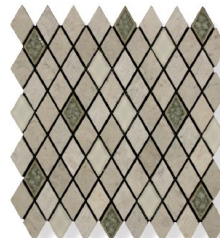

# Bennelong Point

Explore the elegance of Bennelong Point Series with our delicately blended stone and glass options. This series presents three distinct and fashionable patterns with cubes, diamonds and dots. Experience the epitome of style and sophistication with our exclusive collection, boasting an exquisite array of neutral colors and captivating textures, including wood grains and mixtures of polished and frosted glass. Transform your space with a captivating blend of neutral colors and contemporary shapes, resulting in a truly unique and distinctive aesthetic.

## Cubes

Color: Carrara Blend  
Product Sku: OLBPC04  
Card Sku: MSC516-053

Color: Fousanna Grey Blend  
Product Sku: OLBPC06  
Card Sku: MSC516-055

Color: Thala Grey Blend  
Product Sku: OLBPC05  
Card Sku: MSC516-054

# Bennelong Point

Thala Grey Blend  
Diamonds

## Diamonds

Color: Carrara Blend  
Product Sku: OLBPD04  
Card Sku: MSC516-050

Color: Thala Grey Blend  
Product Sku: OLBPD05  
Card Sku: MSC516-051

Color: Fousanna Grey Blend  
Product Sku: OLBPD06  
Card Sku: MSC516-052