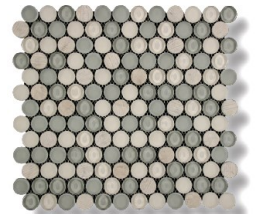

# Bennelong Point

Explore the elegance of Bennelong Point Series with our delicately blended stone and glass options. This series presents three distinct and fashionable patterns with cubes, diamonds and dots. Experience the epitome of style and sophistication with our exclusive collection, boasting an exquisite array of neutral colors and captivating textures, including wood grains and mixtures of polished and frosted glass. Transform your space with a captivating blend of neutral colors and contemporary shapes, resulting in a truly unique and distinctive aesthetic.

Fousanna Grey Blend  
Dots

## Dots

Color: Thala Grey Blend  
Product Sku: OLBPDHD05  
Card Sku: MSC5X8-049

Color: Carrara Blend  
Product Sku: OLBPDHD04  
Card Sku: MSC5X8-048

Color: Fousanna Grey Blend  
Product Sku: OLBPDHD06  
Card Sku: MSC5X8-050

### Packaging:

Style	SH Size	Piece Size	Sold By	Weight Per SH	SH Per Ctn	Weight Per Ctn	Ctn Per Pallet
Dots	11-1/4" x 11-3/4"	7/8"	SH	2.90 lb.	7	20.30 lb.	54
Cubes	10-1/2" x 12"	2" x 3"	SH	4.10 lb.	7	28.70 lb.	54
Diamonds	12" x 12"	1" x 2"	SH	4.10 lb.	7	28.70 lb.	54