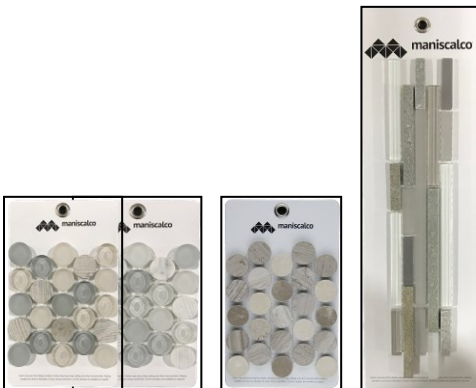

BENNELONG POINT DAINTREE EXOTIC SUTHERLAND SLATE STIX

Bennelong Point 	MSC5X8049	OLBPDHD05 / Thala Grey Blend	$3.50	
	MSC5X8048	OLBPDHD04 / Carrara Blend	$3.50	
Daintree Exotic 	MSC5X8041	R403P / Clay Blend	$3.50	
Sutherland Slate Stix Card Size: 5" x 16"	MSC516028	M03304 / Ash	$3.50