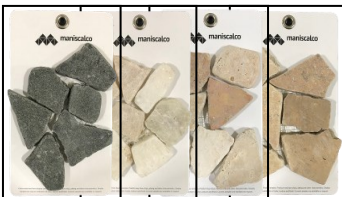

BOTANY BAY PEBBLES OPUS