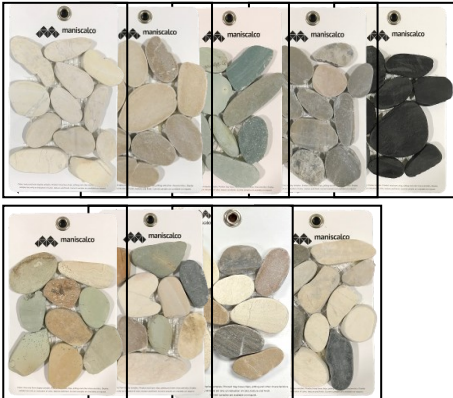

Sample Cards By Series

If you don't need the full display, you can cherry pick the cards you want from the list below. You can also use this section to reorder missing cards from your display.

ECO ROCK PENNY ROUNDS

TOPIARY LEAVES

Topiary Leaves 	MSC5X8099	Q616 / Woodland Blend	\$3.50	
	MSC5X8100	Q617 / Forest Blend	\$3.50	
	MSC5X8097	Q614 / Chestnut	\$3.50	
	MSC5X8096	Q613 / Aspen	\$3.50	
	MSC5X8098	Q615 / Mesquite	\$3.50	
	MSC5X8145	Q603 / Olive	\$3.50	
	MSC5X8146	Q618 / Blue Atlas	\$3.50	
	Card Size: 5" x 8"			

Sample Cards By Series

If you don't need the full display, you can cherry pick the cards you want from the list below. You can also use this section to reorder missing cards from your display.

BOTANY BAY PEBBLES SLICED

Series	Card Sku	Product Sku / Color	Price	Order Qty
Botany Bay Pebbles Sliced 	MSC5X8027	Q206 / Cream	\$3.50	
	MSC5X8030	Q209 / Khaki	\$3.50	
	MSC5X8028	Q207 / Sea Green	\$3.50	
	MSC5X8031	Q210 / Shadow	\$3.50	
	MSC5X8026	Q204 / Stained Black	\$3.50	
	MSC5X8025	Q203 / Olive	\$3.50	
	MSC5X8029	Q208 / Botany Bay Blend	\$3.50	
	MSC5X8095	Q212 / Jervis Bay Blend	\$3.50	
	MSC5X8032	Q211 / Shadow Blend	\$3.50	