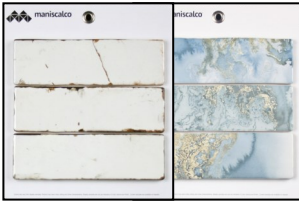

Sample Cards By Series

If you don't need the full display, you can cherry pick the cards you want from the list below. You can also use this section to reorder missing cards from your display.

HABITAT 2-1/2x8

KALEIDOSCOPE 2-1/2x8