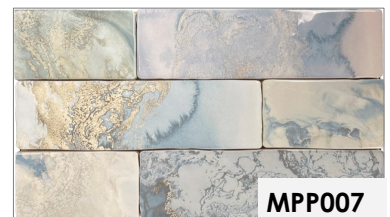

Panel Program

Company Information:

Company Name:	
Contact Name:	
Order Reference:	
Ship To / Street Address	
Ship To / City, State, Zip:	

Order Information:

Set Sku	Product Description	Boxes Per Set	Set Weight	Set Price	Order Qty
MPPSET07	Panel Program - Set of 7 Panels	1	18 lb.	$70.00	

Individual Panels:

Panel Sku	Series/ Product Description	Board Size	Weight	Price	Order Qty
MPP001	Takao - Magnolia 3x6 (TAMA3X6)	6" x 12"	2.5 lb.	$10.00 Each	
MPP002	Takao - Blue Beech 3x6 (TABB3X6)	6" x 12"	2.5 lb.		
MPP003	Takao - Red Cedar 3x6 (TARC3X6)	6" x 12"	2.5 lb.		
MPP007	Habitat - Tidal 2.5x8 (SART2X8)	8" x 12"	3.0 lb.		
MPP019	Tundra - Arctic Wave (TM26AW)	6" x 12"	2.5 lb.		
MPP020	Provence - Vallee Azur (P24VAZ)	6" x 12"	2.5 lb.		
MPP021	Venetian Glass - Burano Lace (VIBL26)	6" x 12"	2.5 lb.