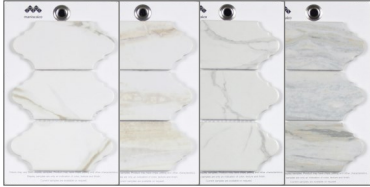

Sample Cards By Series

If you don't need the full display, you can cherry pick the cards you want from the list below. You can also use this section to reorder missing cards from your display.

PROVENCE

Series	Card Sku	Product Sku / Color	Price	Order Qty
Provence 	MSC5X8139	P24CAL / Calacatta	$3.50	
	MSC5X8140	P24AMB / Ambre	$3.50	
	MSC5X8138	P24CAR / Carrara	$3.50	
	MSC5X8141	P24VAZ / Vallee Azur	$3.50	
Card Size: 5" x 8"