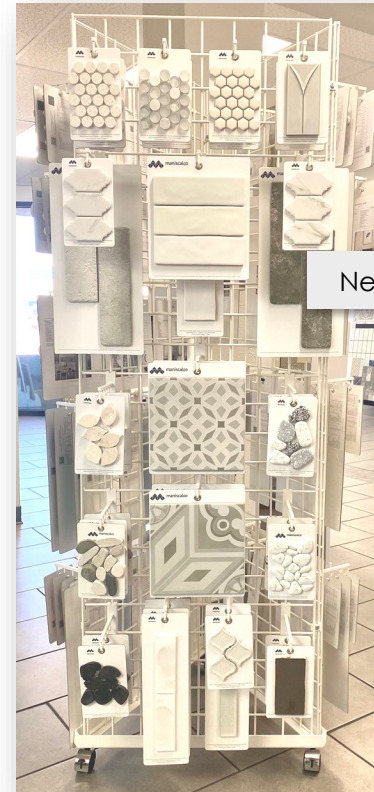

Neutral Side