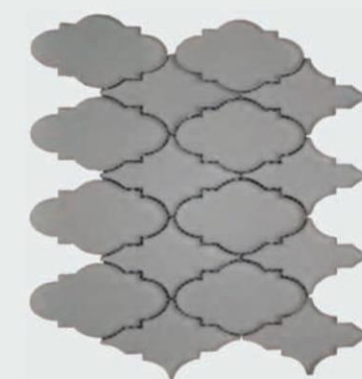

 **maniscalco**  
australian for mosaics

**Simpson Desert Glass™**

Urban Mist Dots Matte

**MNCD901 Dots**  
Alabastro Matte  
11-3/4 x 11-3/4

**MNCD105 Dots**  
Urban Mist Matte  
11-3/4 x 11-3/4

**MNCD073 Dots**  
Does Skin Matte  
11-3/4 x 11-3/4

**MNCL901 Liner**  
Alabastro Matte  
5/8 x 11-3/4

**MNCL105 Liner**  
Urban Mist Matte  
5/8 x 11-3/4

**MNCL073 Liner**  
Does Skin Matte  
5/8 x 11-3/4

**MNCP901 Plank**  
Alabastro Matte  
3 x 11-3/4

**MNCP105 Plank**  
Urban Mist  
3 x 11-3/4

**MNCP073 Plank**  
Doe Skin Matte  
3 x 11-3/4

Does Skin Liners and Planks Matte

**MNCT901 Trellis Matte**  
Alabastro  
13 x 11-1/4

**MNCT105 Trellis Matte**  
Urban Mist  
13 x 11-1/4

**MNCT073 Trellis Matte**  
Doe Skin  
13 x 11-1/4

Alabastro Subway Matte, Urban Mist Subway Matte, Doe Skin Subway Matte

**MNCH901 Hexagon 3 x 3**  
Alabastro Matte  
9 x 11

**MNCH105 Hexagon 3 x 3**  
Urban Mist Matte  
9 x 11

**MNCH073 Hexagon 3 x 3**  
Doe Skin Matte  
9 x 11