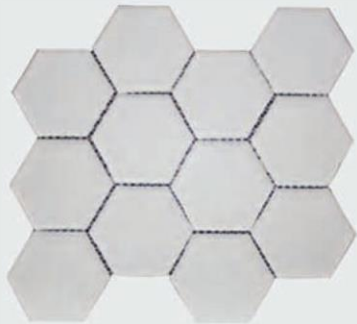

 **maniscalco**  
australian for mosaics

**Simpson Desert Glass™**

Urban Mist Dots Matte

**MNCD901 Dots**  
Alabastro Matte  
11-3/4 x 11-3/4

**MNCD105 Dots**  
Urban Mist Matte  
11-3/4 x 11-3/4

**MNCD073 Dots**  
Does Skin Matte  
11-3/4 x 11-3/4

**MNCL901 Liner**  
Alabastro Matte  
5/8 x 11-3/4

**MNCL105 Liner**  
Urban Mist Matte  
5/8 x 11-3/4

**MNCL073 Liner**  
Does Skin Matte  
5/8 x 11-3/4

**MNCP901 Plank**  
Alabastro Matte  
3 x 11-3/4

**MNCP105 Plank**  
Urban Mist  
3 x 11-3/4

**MNCP073 Plank**  
Doe Skin Matte  
3 x 11-3/4

Does Skin Liners and Planks Matte

**MNCT901 Trellis Matte**  
Alabastro  
13 x 11-1/4

**MNCT105 Trellis Matte**  
Urban Mist  
13 x 11-1/4

**MNCT073 Trellis Matte**  
Doe Skin  
13 x 11-1/4

Alabastro Subway Matte, Urban Mist Subway Matte, Doe Skin Subway Matte

**MNCH901 Hexagon 3 x 3**  
Alabastro Matte  
9 x 11

**MNCH105 Hexagon 3 x 3**  
Urban Mist Matte  
9 x 11

**MNCH073 Hexagon 3 x 3**  
Doe Skin Matte  
9 x 11