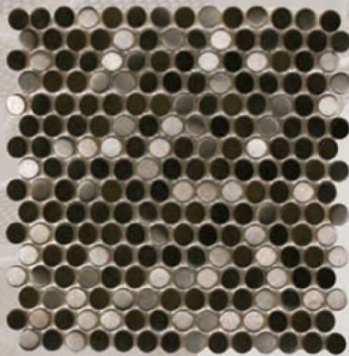

**A9506 3/4 Diameter
Copper Polished
11-1/4 x 11-1/2**

**A9501 3/4 Diameter
Stainless Steel Brushed
11-1/4 x 11-1/2**

**A9507 3/4 Diameter
Black Stainless Steel Brushed
11-1/4 x 11-1/2**

**A9504 3/4 Diameter
Copper Antique
11-1/4 x 11-1/2**

**A9502 3/4 Diameter
Stainless Steel Polished
11-1/4 x 11-1/2**

**A9509 3/4 Diameter
Black/Stainless Steel/Copper Blend Brushed
11-1/4 x 11-1/2**

**A9505 3/4 Diameter
Copper Brushed
11-1/4 x 11-1/2**

**A9503 3/4 Diameter
Stainless Steel Stippled
11-1/4 x 11-1/2**