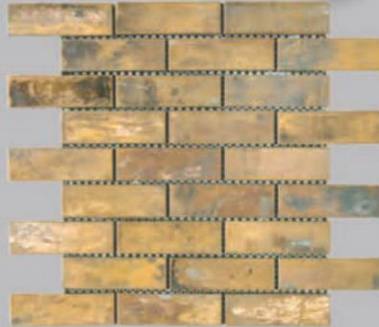

maniscalco
australian for mosaics

Murray River Metals

1x1 Black Stainless Steel Brushed

A9202 1 x 1
Black Stainless Steel Brushed
11-3/4 x 11-3/4

A9201 1 x 1
Copper Antique
11-3/4 x 11-3/4

A9200 1 x 1
Stainless Steel Brushed
11-3/4 x 11-3/4

A9302 2 x 2
Black Stainless Steel Brushed
11-3/4 x 11-3/4

A9301 2 x 2
Copper Antique
11-3/4 x 11-3/4

A9300 2 x 2
Stainless Steel Brushed
11-3/4 x 11-3/4

A9402 1-1/4 x 4
Black Stainless Steel Brushed
11-1/4 x 11-3/4

A9401 1-1/4 x 4
Copper Antique
11-1/4 x 11-3/4

A9410 1-1/4 x 4
Stainless Steel Brushed
11-1/4 x 11-3/4

A9304 2 x 2
Murray River Metal Blend
Black Stainless Steel Brushed/
Copper Brushed/Stainless Steel Brushed
11-3/4 x 11-3/4