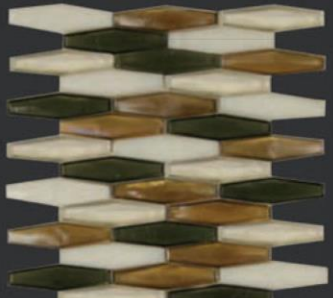

# Great Barrier Reef Glass

**MN7GBRIHAM Interlock 1 x 4**  
Hamilton Island Blend  
Glossy 10-1/2 x 12-3/4

**MN7GBRIHAY Interlock 1 x 4**  
Hayman Island Blend  
Glossy 10-1/2 x 12-3/4

**MN7GBRILIN Interlock 1 x 4**  
Lindeman Island Blend  
Glossy/Iridescent 10-1/2 x 12-3/4

Hayman Island Blend

*Maniscalco*

**MN7GBRHHAM Hexy**  
Hamilton Island Blend  
Glossy 10 x 11

**MN7GBRHLIN Hexy**  
Lindeman Island Blend  
Glossy/Iridescent 10 x 11

**MN7GBRHHAY Hexy**  
Hayman Island Blend  
Glossy 10 x 11

Lindeman Island Blend Hexy, Calacatta Oro Honed Planks, Calacatta Oro Honed Pencil Liner