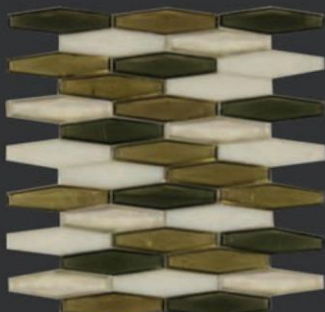

# Great Barrier Reef Glass

**MN7GBRIHAM Interlock 1 x 4**  
Hamilton Island Blend  
Glossy 10-1/2 x 12-3/4

**MN7GBRIHAY Interlock 1 x 4**  
Hayman Island Blend  
Glossy 10-1/2 x 12-3/4

**MN7GBRILIN Interlock 1 x 4**  
Lindeman Island Blend  
Glossy/Iridescent 10-1/2 x 12-3/4

Hayman Island Blend

*Maniscalco*

**MN7GBRHHAM Hexy**  
Hamilton Island Blend  
Glossy 10 x 11

**MN7GBRHLIN Hexy**  
Lindeman Island Blend  
Glossy/Iridescent 10 x 11

**MN7GBRHHAY Hexy**  
Hayman Island Blend  
Glossy 10 x 11

Lindeman Island Blend Hexy, Calacatta Oro Honed Planks, Calacatta Oro Honed Pencil Liner