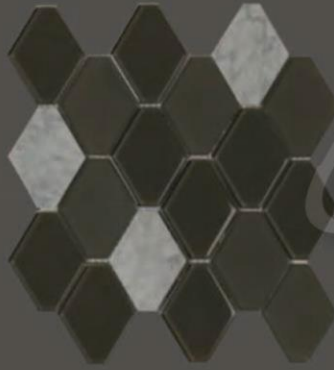

maniscalco

australian for mosaics

Gosford Glass & Stone

MNH4853 Hexy
3-1/2 x 2-3/4
Sand/Carrara Honed Blend
10-3/4 x 10-3/4

MNH4860 Hexy
3-1/2 x 2-3/4
Cliff/Carrara Honed Blend
10-3/4 x 10-3/4

MNH4901 Hexy
3-1/2 x 2-3/4
Cloud/Carrara Honed Blend
10-3/4 x 10-3/4

Hexy Cloud/Carrara Honed Blend

MNFAVOC Frames
Avoca Blend
 11-3/4 x 11-3/4

MNFTERR Frames
Terrigal Blend
 11-3/4 x 11-3/4

MNFWAMB Frames
Wamberal Blend
 11-3/4 x 11-3/4

Frames Avoca Blend

Frames Terrigal Blend