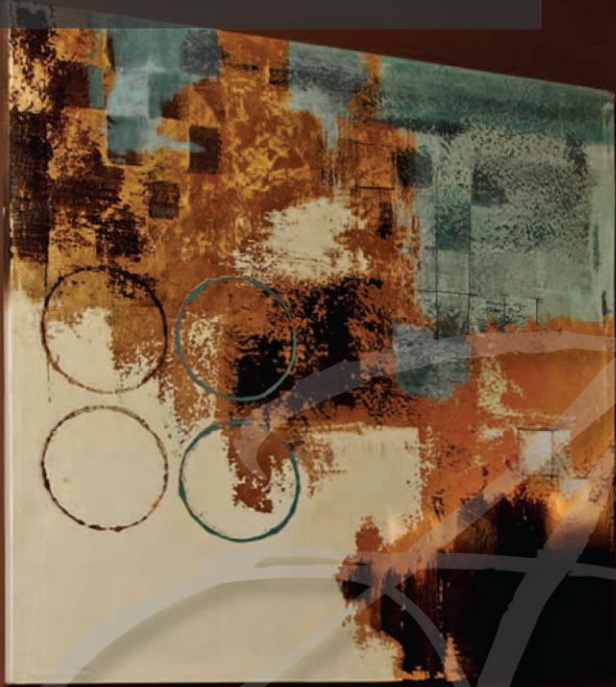

**maniscalco**  
australian for mosaics

## Anakie Marble & Metal Mosaics

Anakie Bologna Marble & Copper Blend Polished (also page 61)

**R504P Anakie Bologna 1-1/4 x 4  
Marble & Copper Blend Polished  
11-3/4 x 12-1/2**

**R501P Anakie 1 x 1  
Marble & Copper Blend Polished  
12 x 12**