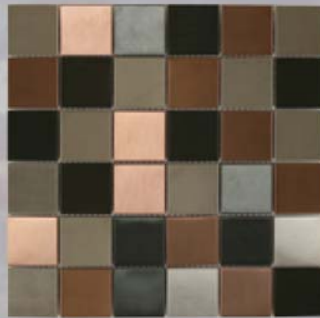

A9402 1-1/4 x 4  
Black Stainless Steel Brushed  
11-1/4 x 11-3/4

A9302 2 x 2  
Black Stainless Steel Brushed  
11-3/4 x 11-3/4

A9202 1 x 1  
Black Stainless Steel Brushed  
11-3/4 x 11-3/4

A9304 2 x 2  
Murray River Metal Blend  
Black Stainless Steel Brushed/  
Copper Brushed/Stainless Steel Brushed  
11-3/4 x 11-3/4