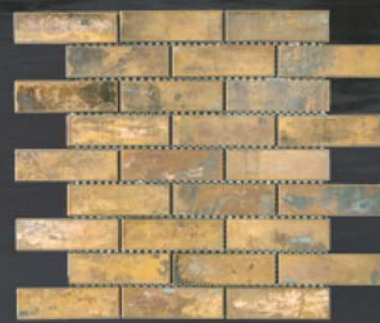

A9401 1-1/4 x 4
Copper Antique 11-1/4 x 11-3/4

The Murray River is Australia's second-longest river, starting in the Australian Alps and flowing westward to the border between New South Wales and Victoria. The Murray River supports a variety of native fish including the famous Murray cod and other aquatic species like the Murray short-necked turtle.