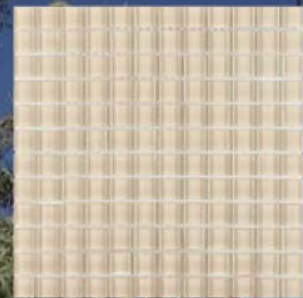

MANISCALCO Simpson Desert Glass

12 x 12 Sheet

The Simpson Desert covers approximately 55,000 square miles in the center of Australia, and has some of the largest sand dunes in the world. It can also claim the largest freeranging herd of camels in the world, numbering approximately 500,000 head. One of the other animals that is found abundantly is the kangaroo.

**MNC11SAN 1 x 1
Sandstone Polished**

**MNC11MOC 1 x 1
Mocha Polished**

**MNC11FUD 1 x 1
Fudge Polished**

**MNC11ZUL 1 x 1
Zulu Polished**

**MNC582SIM 5/8 x 2
Simpson Blend Bologna**

**MNC11SIM 1 x 1
Simpson Blend Polished**