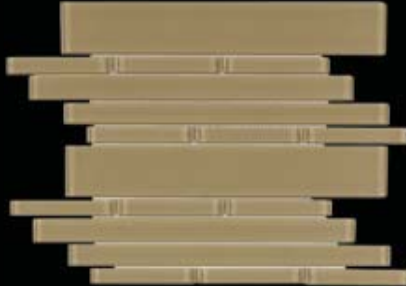

**MNC11SAN 1 x 1
Sandstone Polished**

**MNC11MOC 1 x 1
Mocha Polished**

**MNC11FUD 1 x 1
Fudge Polished**

**MNC11ZUL 1 x 1
Zulu Polished**

**MNC582SIM 5/8 x 2
Simpson Blend Bologna**

**MNC11SIM 1 x 1
Simpson Blend Polished**

**MNC11CHO 1 x 1
Chocolate Polished**

MNCFSAN French Pattern
Sandstone Polished 12 x 12

MNCWSAN Waterfall
Sandstone Polished 10-1/4 x 11-3/4

MNC16SAN Quarter Round 1 x 6
Sandstone Polished

MNCFZUL French Pattern
Zulu Polished 12 x 12

MNCWZUL Waterfall
Zulu Polished 10-1/4 x 11-3/4

MNC16ZUL Quarter Round 1 x 6
Zulu Polished

MNCFMOC French Pattern
Mocha Polished 12 x 12

MNCWMOC Waterfall
Mocha Polished 10-1/4 x 11-3/4

MNC16MOC Quarter Round 1 x 6
Mocha Polished