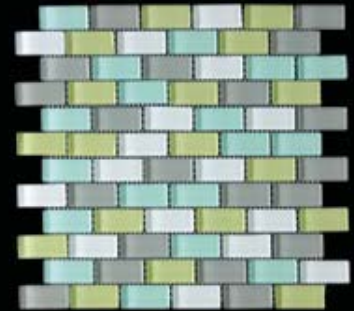

# MANISCALCO Gosford Polished Glass

12 x 12 Sheet

**MN58SPR 5/8 x 5/8**  
Spring Splash Polished

**MN58SUM 5/8 x 5/8**  
Summer Bronze Polished

**MN58PAL 5/8 x 5/8**  
Palm Beach Polished

**MN21SPR-P 1 x 2**  
Spring Splash Polished

**MN21SUM-P 1 x 2**  
Summer Bronze Polished

**MN21PAL-P 1 x 2**  
Palm Beach Polished

**MN22SPR-P 2 x 2**  
Spring Splash Polished

**MN22SUM-P 2 x 2**  
Summer Bronze Polished

**MN22PAL-P 2 x 2**  
Palm Beach Polished