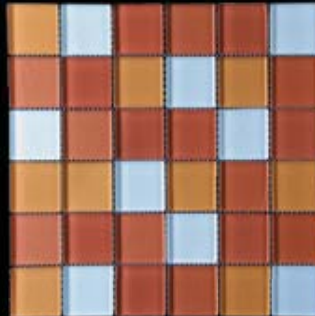

# MANISCALCO Gosford Polished Glass

12 x 12 Sheet

**MN58SPR 5/8 x 5/8**  
Spring Splash Polished

**MN58SUM 5/8 x 5/8**  
Summer Bronze Polished

**MN58PAL 5/8 x 5/8**  
Palm Beach Polished

**MN21SPR-P 1 x 2**  
Spring Splash Polished

**MN21SUM-P 1 x 2**  
Summer Bronze Polished

**MN21PAL-P 1 x 2**  
Palm Beach Polished

**MN22SPR-P 2 x 2**  
Spring Splash Polished

**MN22SUM-P 2 x 2**  
Summer Bronze Polished

**MN22PAL-P 2 x 2**  
Palm Beach Polished