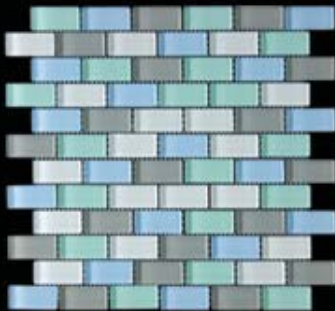

# MANISCALCO Gosford Polished Glass

12 x 12 Sheet

**MN58SPR 5/8 x 5/8**  
Spring Splash Polished

**MN58SUM 5/8 x 5/8**  
Summer Bronze Polished

**MN58PAL 5/8 x 5/8**  
Palm Beach Polished

**MN21SPR-P 1 x 2**  
Spring Splash Polished

**MN21SUM-P 1 x 2**  
Summer Bronze Polished

**MN21PAL-P 1 x 2**  
Palm Beach Polished

**MN22SPR-P 2 x 2**  
Spring Splash Polished

**MN22SUM-P 2 x 2**  
Summer Bronze Polished

**MN22PAL-P 2 x 2**  
Palm Beach Polished