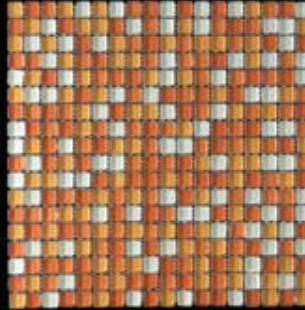

# MANISCALCO Gosford Polished Glass

12 x 12 Sheet

**MN58SPR 5/8 x 5/8**  
Spring Splash Polished

**MN58SUM 5/8 x 5/8**  
Summer Bronze Polished

**MN58PAL 5/8 x 5/8**  
Palm Beach Polished

**MN21SPR-P 1 x 2**  
Spring Splash Polished

**MN21SUM-P 1 x 2**  
Summer Bronze Polished

**MN21PAL-P 1 x 2**  
Palm Beach Polished

**MN22SPR-P 2 x 2**  
Spring Splash Polished

**MN22SUM-P 2 x 2**  
Summer Bronze Polished

**MN22PAL-P 2 x 2**  
Palm Beach Polished