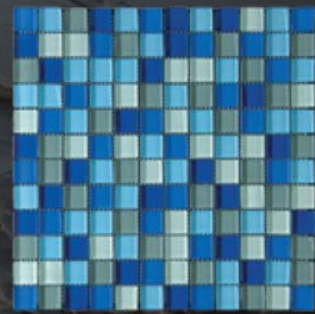

# MANISCALCO Gosford Polished Glass

12 x 12 Sheet

MN11SEA 1 x 1  
Sea Green Polished

MN11AUT 1 x 1  
Autumn Polished

MN11MED 1 x 1  
Mediterranean Polished

MN21SEA-P 1 x 2  
Sea Green Polished

MN21AUT-P 1 x 2  
Autumn Polished

MN21MED-P 1 x 2  
Mediterranean Polished

MN22SEA-P 2 x 2  
Sea Green Polished

MN22AUT-P 2 x 2  
Autumn Polished

MN22MED-P 2 x 2  
Mediterranean Polished