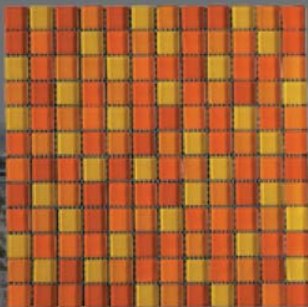

MN4CC60 4 x 4  
Light Sky

MN4CC70 4 x 4  
Mint Meadow

MN4CC00 4 x 4  
Clear

MN1CC12 1 x 1  
White Polished 12 x 12

MN1CC09 1 x 1  
Black Polished 12 x 12

MN1CC02 1 x 1  
Grey Polished 12 x 12

MN1CC44 1 x 1  
Brown Polished 12 x 12

MN1CC00 1 x 1  
Clear Polished 12 x 12

MN1CC70 1 x 1  
Mint Meadow Polished 12 x 12

MN1CC25 1 x 1  
Mustard Polished 12 x 12

MN1CC61 1 x 1  
Blue1 Polished 12 x 12

MN1CC24 1 x 1  
Red Polished 12 x 12

MN1CC64 1 x 1  
Blue2 Polished 12 x 12

MN11STO 1 x 1  
Storm Polished 12 x 12

MN11RVS 1 x 1  
Riverstone Polished 12 x 12

MN11FIR 1 x 1  
Fire Polished 12 x 12

MN11TUL 1 x 1  
Tulip Polished 12 x 12

MN2CC00-P 2 x 2  
Clear Polished 12 x 12

MN1CC02QR Quarter Round 1 x 6  
Grey Polished