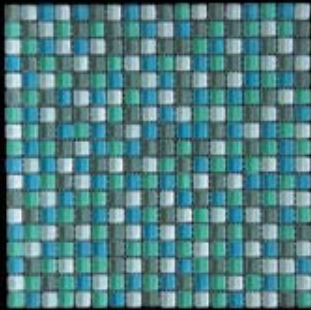

# MANISCALCO Gosford Polished Glass

12 x 12 Sheet

**MN58SPR 5/8 x 5/8**  
Spring Splash Polished

**MN58SUM 5/8 x 5/8**  
Summer Bronze Polished

**MN58PAL 5/8 x 5/8**  
Palm Beach Polished

**MN21SPR-P 1 x 2**  
Spring Splash Polished

**MN21SUM-P 1 x 2**  
Summer Bronze Polished

**MN21PAL-P 1 x 2**  
Palm Beach Polished

**MN22SPR-P 2 x 2**  
Spring Splash Polished

**MN22SUM-P 2 x 2**  
Summer Bronze Polished

**MN22PAL-P 2 x 2**  
Palm Beach Polished