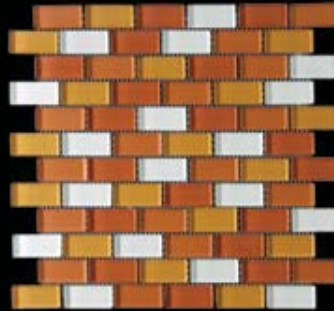

# MANISCALCO Gosford Polished Glass

12 x 12 Sheet

**MN58SPR 5/8 x 5/8**  
Spring Splash Polished

**MN58SUM 5/8 x 5/8**  
Summer Bronze Polished

**MN58PAL 5/8 x 5/8**  
Palm Beach Polished

**MN21SPR-P 1 x 2**  
Spring Splash Polished