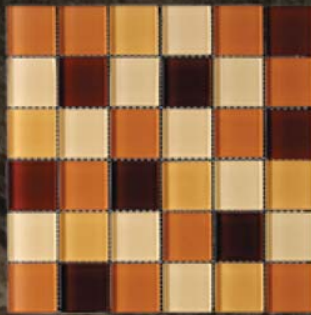

MN11STO 1 x 1  
Storm Polished 12 x 12

MN11RVS 1 x 1  
Riverstone Polished 12 x 12

MN11FIR 1 x 1  
Fire Polished 12 x 12

MN11TUL 1 x 1  
Tulip Polished 12 x 12

MN2CC00-P 2 x 2  
Clear Polished 12 x 12

MN1CC02QR Quarter Round 1 x 6  
Grey Polished

# MANISCALCO Gosford Polished Glass

12 x 12 Sheet

MN11SEA 1 x 1  
Sea Green Polished

MN11AUT 1 x 1  
Autumn Polished

MN11MED 1 x 1  
Mediterranean Polished

MN21SEA-P 1 x 2  
Sea Green Polished

MN21AUT-P 1 x 2  
Autumn Polished

MN21MED-P 1 x 2  
Mediterranean Polished

MN22SEA-P 2 x 2  
Sea Green Polished

MN22AUT-P 2 x 2  
Autumn Polished

MN22MED-P 2 x 2  
Mediterranean Polished