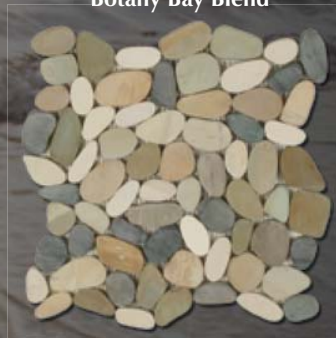

Q107 Natural
Sea Green

Q206 Sliced
Cream

Q203 Sliced
Olive

Q207 Sliced
Sea Green

Q306 Stacked
Cream

Q303 Stacked
Olive

Q307 Stacked
Sea Green

Q005 Opus
Beige Onyx

Q001 Opus
Mixed

Q002 Opus
Tan

The size of the individual pebbles may vary from batch to batch and sheet to sheet. Mosaics on this page are available in 12 x 12 sheets with the exception of Green Onyx which is noted.

Q104 Natural Black

Q108 Natural Botany Bay Blend

Q204 Sliced Stained Black

Q208 Sliced Botany Bay Blend

Q304 Stacked Black

Q308 Stacked Botany Bay Blend

Q004 Opus Lava Black

P0061T Opus Green Onyx 11 x 11