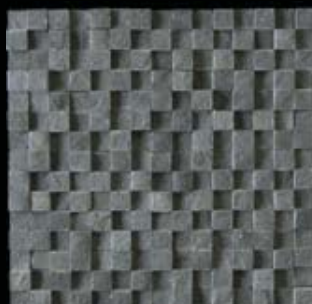

MANISCALCO Outback Split Face

12 x 12 Sheet

G021 Split Face 1/4 x 3/4
Trav Chiaro

G022 Split Face 1/4 x 3/4
Trav Noce

G028 Split Face 1/4 x 3/4
Emperador Dark

G024 Split Face 1/4 x 3/4
Bluestone

No more plastic lizards! Meet Frik, a Rankin's Dragon from Queensland. She is a dwarf version of the very popular Australian Bearded Dragon. *(No reptiles were harmed in the making of this photograph.)*

MANISCALCO

Outback Split Face

G222 Split Face 1 x 4
Trav Noce 12 x 12

G122 High/Low Split Face 3/4 x 3/4
Trav Noce 12 x 12

G221 Split Face 1 x 4
Trav Chiaro 12 x 12

G121 High/Low Split Face 3/4 x 3/4
Trav Chiaro 12 x 12

G322 Split Face 2 x 6
Trav Noce 12 x 11-1/2

G128 High/Low Split Face 3/4 x 3/4
Emperador Dark 12 x 12

G321 Split Face 2 x 6
Trav Chiaro 12 x 11-1/2

G124 High/Low Split Face 3/4 x 3/4
Bluestone 12 x 12