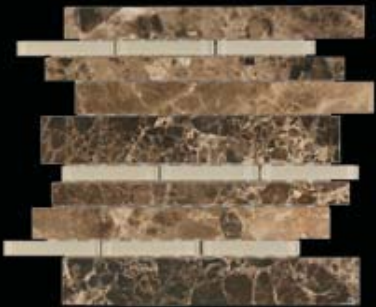

MANISCALCO

Bass Strait Mosaics

**R304T High/Low Block Border 4 x 11-1/2
Bluestone/Clear Glass Blend Tumbled**

**R308T High/Low Block Border 4 x 11-1/2
Emperador Dark/Linen Glass Blend Tumbled**

The Bass Strait is a sea strait between Tasmania and Australia. It is twice as wide and twice as rough as the English Channel. Its waters have claimed many ships, resulting in a Bermuda Triangle type of legend.

Bass Strait Mosaics

R222P Waterfall
Trav Noce/Beige Glass Blend Polished

R208P Waterfall
Emperador Dark/Linen Glass Blend Polished

Mosaics on this page available in 12 x 12 sheets.

R022T 1 x 1
Trav Noce/Beige Glass/Antique
Copper Blend Tumbled

R008T 1 x 1
Emperador Dark/Linen Glass/Antique
Copper Blend Tumbled

R004T 1 x 1
Bluestone/Clear Glass/Brushed
Stainless Steel Blend Tumbled

R122P Interlock 5/8 x random
Trav Noce/Beige Glass Blend Polished

R108P Interlock 5/8 x random
Emperador Dark/Linen Glass Blend Polished

R104P Interlock 5/8 x random
Bluestone/Clear Glass Blend Polished