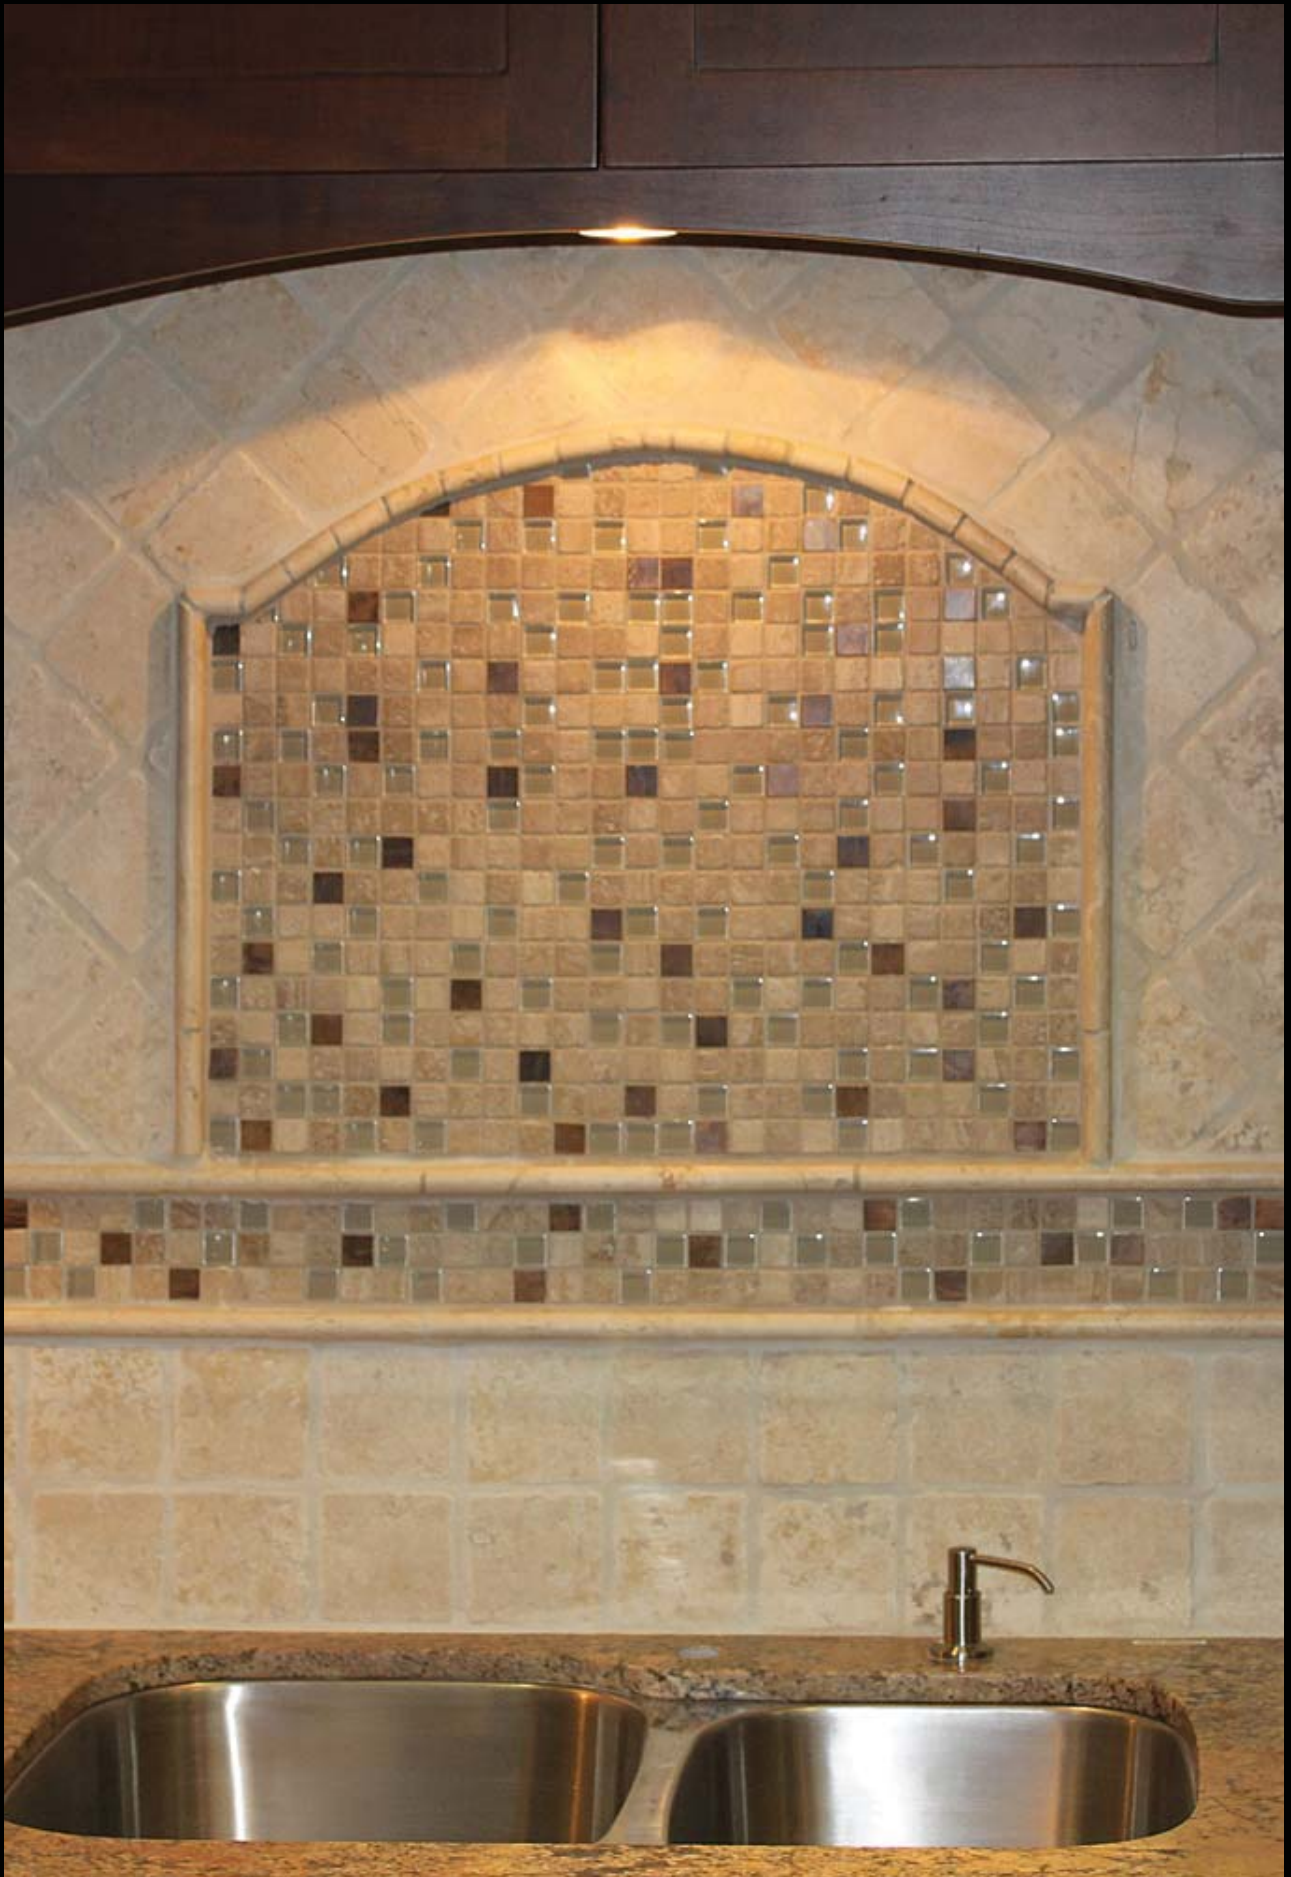

MANISCALCO

Bass Strait Mosaics

**R304T High/Low Block Border 4 x 11-1/2
Bluestone/Clear Glass Blend Tumbled**

**R308T High/Low Block Border 4 x 11-1/2
Emperador Dark/Linen Glass Blend Tumbled**

The Bass Strait is a sea strait between Tasmania and Australia. It is twice as wide and twice as rough as the English Channel. Its waters have claimed many ships, resulting in a Bermuda Triangle type of legend.

Bass Strait Mosaics

R222P Waterfall
Trav Noce/Beige Glass Blend Polished

R208P Waterfall
Emperador Dark/Linen Glass Blend Polished

Mosaics on this page available in 12 x 12 sheets.

R022T 1 x 1
Trav Noce/Beige Glass/Antique
Copper Blend Tumbled

R008T 1 x 1
Emperador Dark/Linen Glass/Antique
Copper Blend Tumbled

R004T 1 x 1
Bluestone/Clear Glass/Brushed
Stainless Steel Blend Tumbled

R122P Interlock 5/8 x random
Trav Noce/Beige Glass Blend Polished