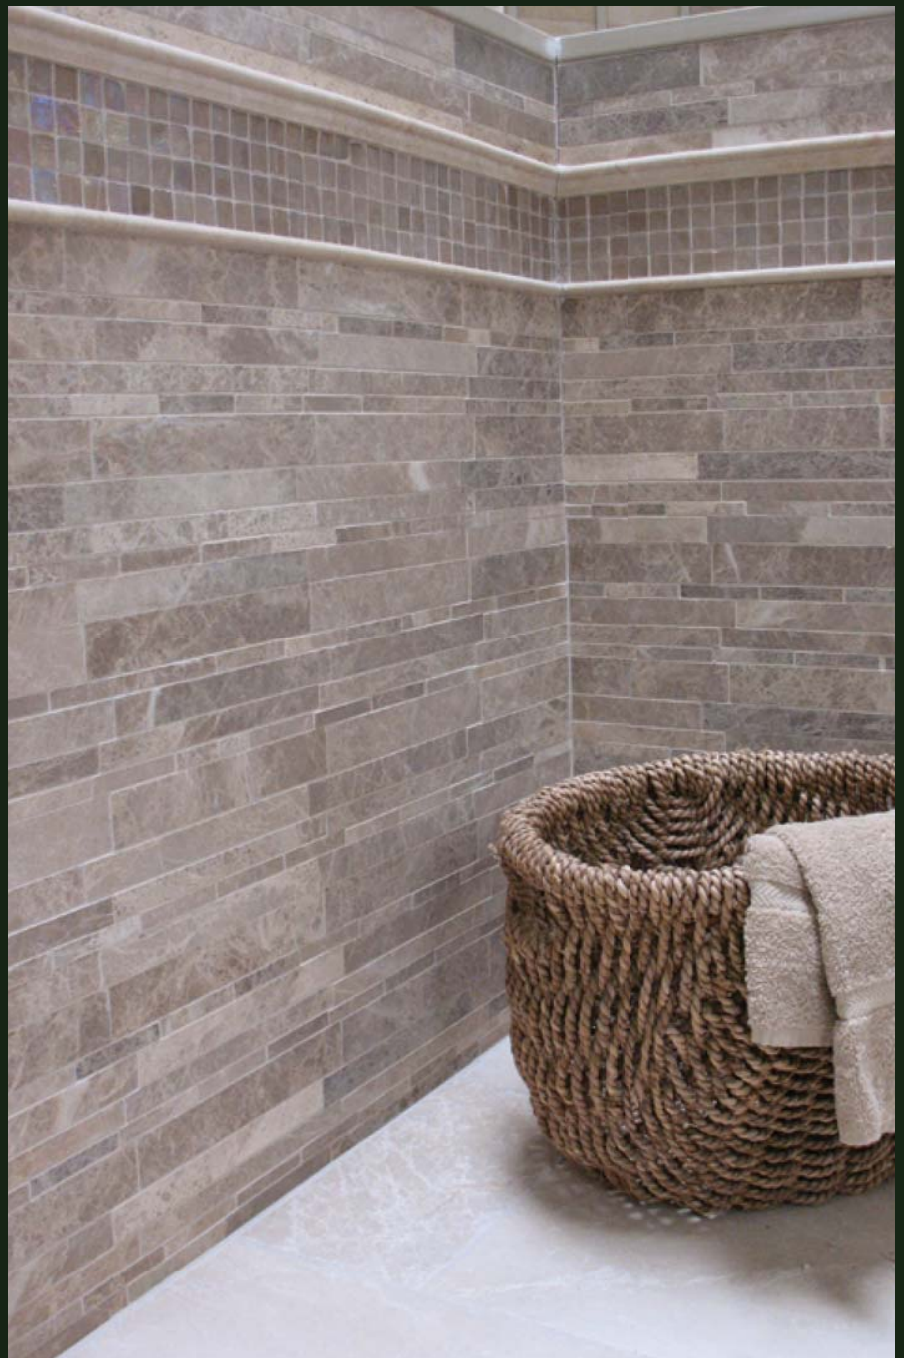

Mosaics on this page available in 12 x 12 sheets.