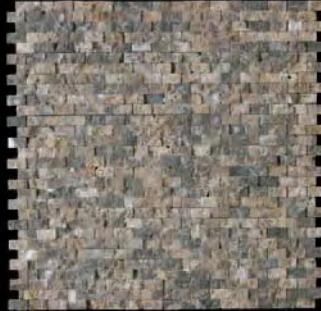

# MANISCALCO Outback Split Face

12 x 12 Sheet

G121 High/Low Split Face 3/4 x 3/4  
Trav Chiaro

G021 Split Face 1/4 x 3/4  
Trav Chiaro

G028 Split Face 1/4 x 3/4  
Emperor Dark

G122 High/Low Split Face 3/4 x 3/4  
Trav Noce

G022 Split Face 1/4 x 3/4  
Trav Noce

G024 Split Face 1/4 x 3/4  
Bluestone

G128 High/Low Split Face 3/4 x 3/4  
Emperor Dark

G124 High/Low Split Face 3/4 x 3/4  
Bluestone

No more plastic lizards! Meet Frik, a Rankin's Dragon from Queensland. She is a dwarf version of the very popular Australian Bearded Dragon. *(No reptiles were harmed in the making of this photograph.)*

G221 Split Face 1 x 4  
Trav Chiaro

G222 Split Face 1 x 4  
Trav Noce

G321 Split Face 2 x 6  
Trav Chiaro

G322 Split Face 2 x 6  
Trav Noce

Mosaics on these pages available in 12 x 12 sheets.